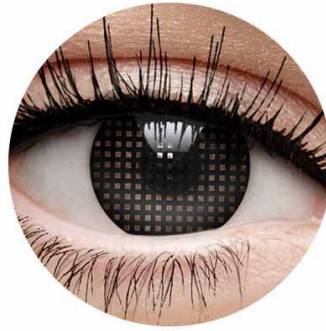

iGlow Blue \*

ID: 44179 Duration: 30 Day

White Snake \*

ID: 132480 Duration: 30 Day

Red Sclera \*

ID: 132481 Duration: 30 Day

Black Sclera \*

ID: 132482 Duration: 30 Day

Hell Black \*

ID: 132483 Duration: 30 Day

Lizard Eye \*

ID: 83312 Duration: 30 Day

Black Mesh \*

ID: 133182 Duration: 30 Day

Wild Blizzard \*

ID: 133183 Duration: 30 Day

Super Sky \*

ID: 133184 Duration: 30 Day

Elf Blue \*

ID: 133185 Duration: 30 Day

Blue Crystal \*

ID: 133186 Duration: 30 Day

Grey Mist Dragon \*

ID: 133187 Duration: 30 Day